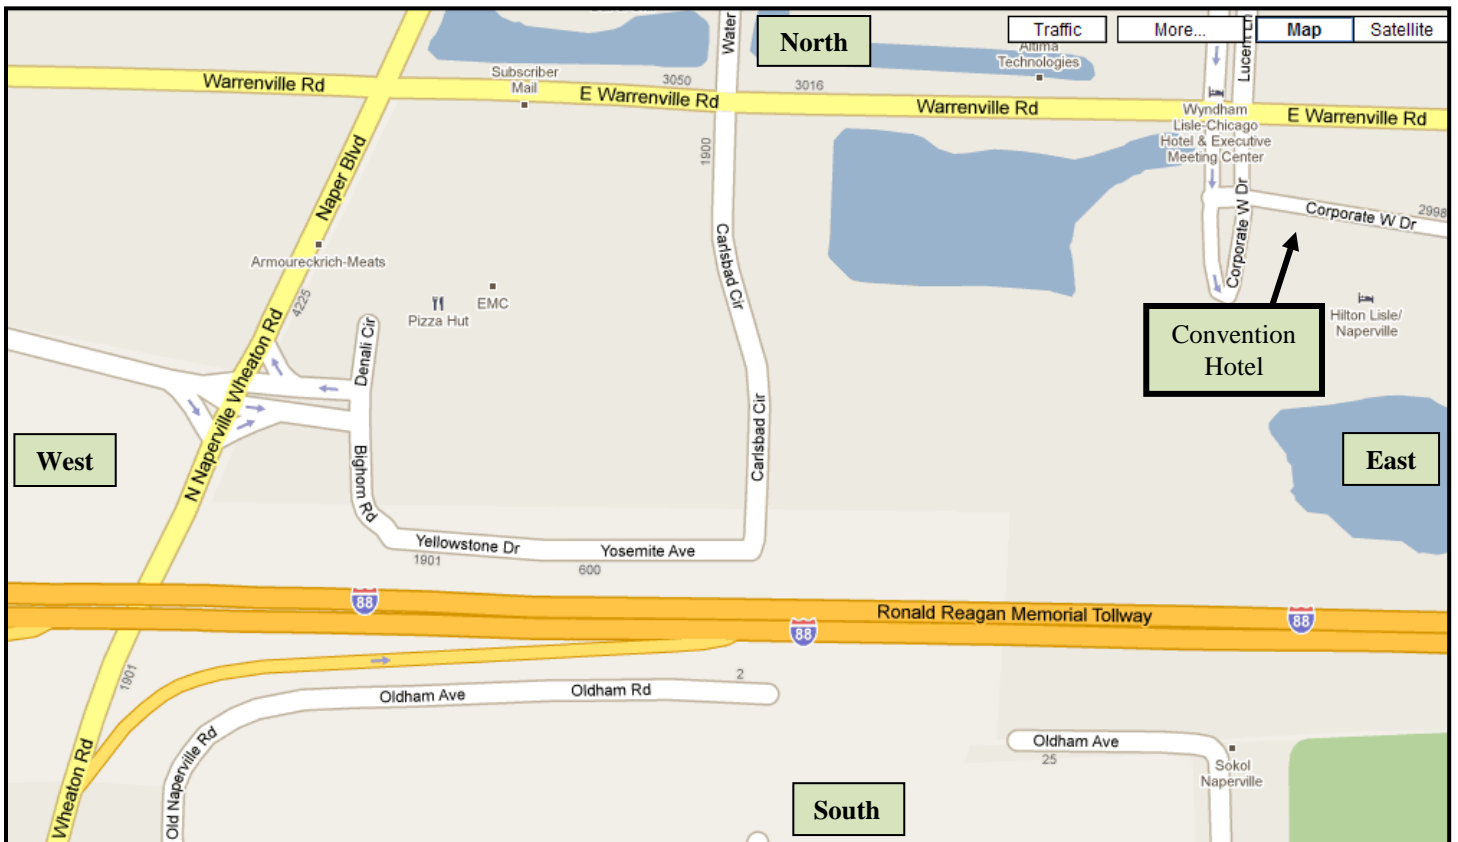

2011 District 1-J Convention

The Hilton Lisle/Naperville

April 1 - 3, 2011

3003 Corporate Drive West Drive - Lisle, IL 60532 - (800) 445-8667

- The bottom map (above) is a continuation of the top map on this page.
- This map illustrates the Naperville exit on the Ronald Reagan Memorial Tollway or Interstate 88.
- If traveling 'east', on the Interstate, turn left when you reach Freedom Drive.
- If traveling 'west' on the Interstate, turn right when you reach Freedom Drive.
- Once on Freedom Drive, proceed north to Warrenville Road where you turn right and continue to the hotel.