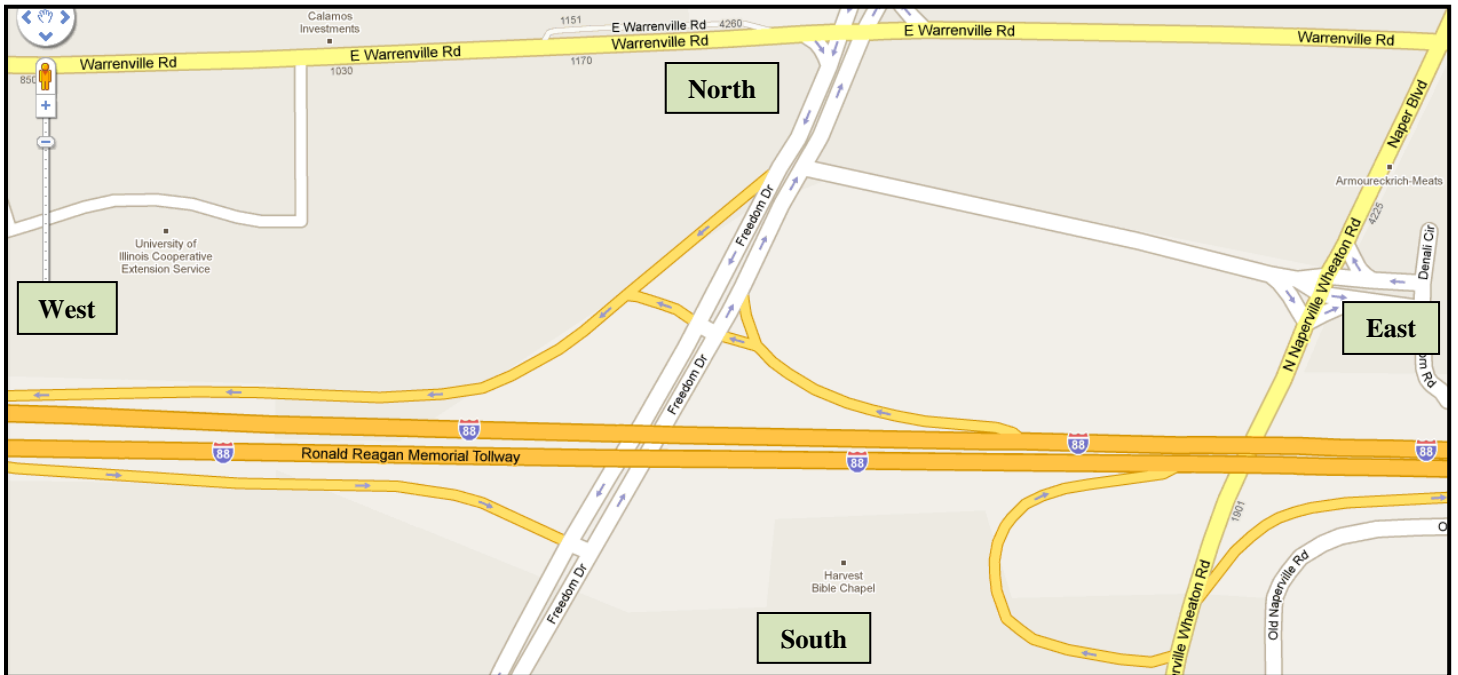

2011 District 1-J Convention

The Hilton Lisle/Naperville

April 1 - 3, 2011

3003 Corporate Drive West Drive - Lisle, IL 60532 - (800) 445-8667

- The bottom map (above) is a continuation of the top map on this page.
- This map illustrates the Naperville exit on the Ronald Reagan Memorial Tollway or Interstate 88.
- If traveling 'east', on the Interstate, turn left when you reach Freedom Drive.
- If traveling 'west' on the Interstate, turn right when you reach Freedom Drive.
- Once on Freedom Drive, proceed north to Warrenville Road where you turn right and continue to the hotel.

2011 District 1-J Convention

The Hilton Lisle/Naperville

April 1 - 3, 2011

3003 Corporate Drive West Drive - Lisle, IL 60532 - (800) 445-8667