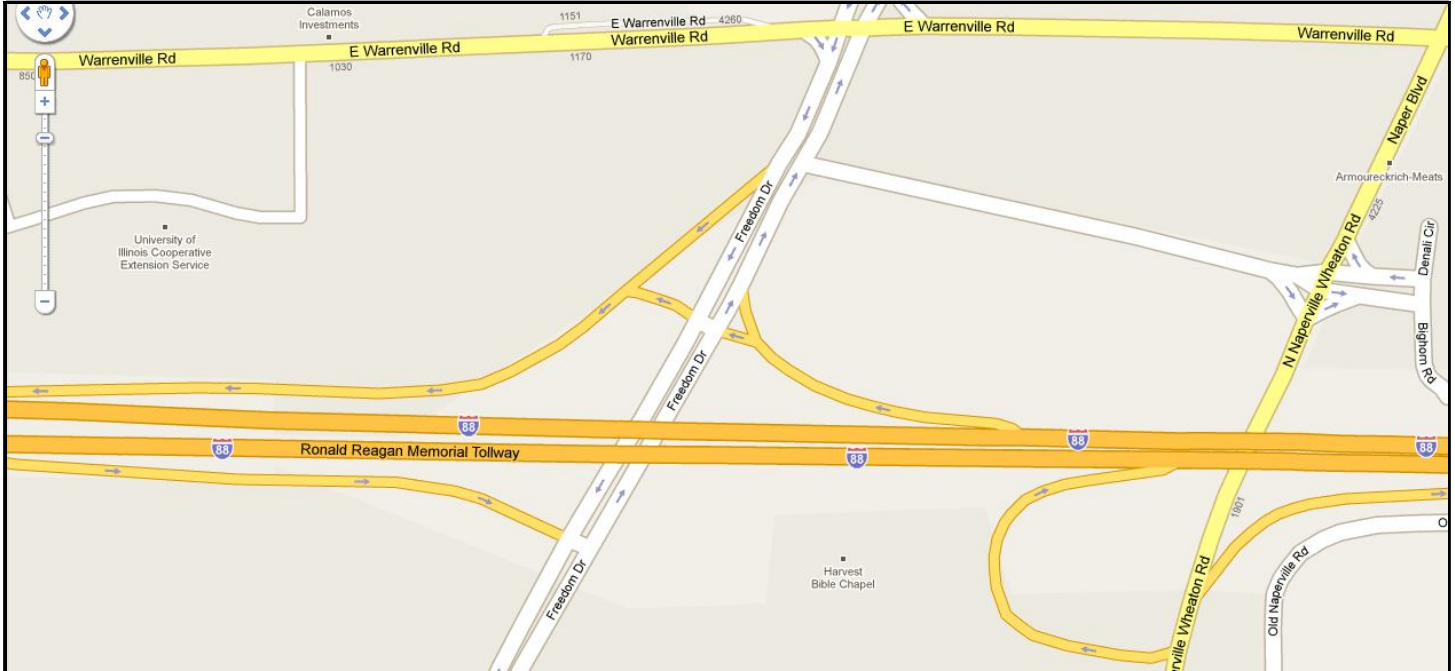

2010 District 1-J Convention

The Hilton Lisle/Naperville

April 9 - 11, 2010

3003 Corporate Drive West Drive - Lisle, IL 60532 - (800) 445-8667

- The bottom map (above) is a continuation of the top map on this page.
- This map illustrates the Naperville exit on the Ronald Reagan Memorial Tollway or Interstate 88.
 - If traveling 'east', on the Interstate, turn left when you reach Freedom Drive.
 - If traveling 'west' on the Interstate, turn right when you reach Freedom Drive.
 - Once on Freedom Drive, proceed north to Warrenville Road where you turn right and continue to the hotel.

2010 District 1-J Convention

The Hilton Lisle/Naperville

April 9 - 11, 2010

3003 Corporate Drive West Drive - Lisle, IL 60532 - (800) 445-8667