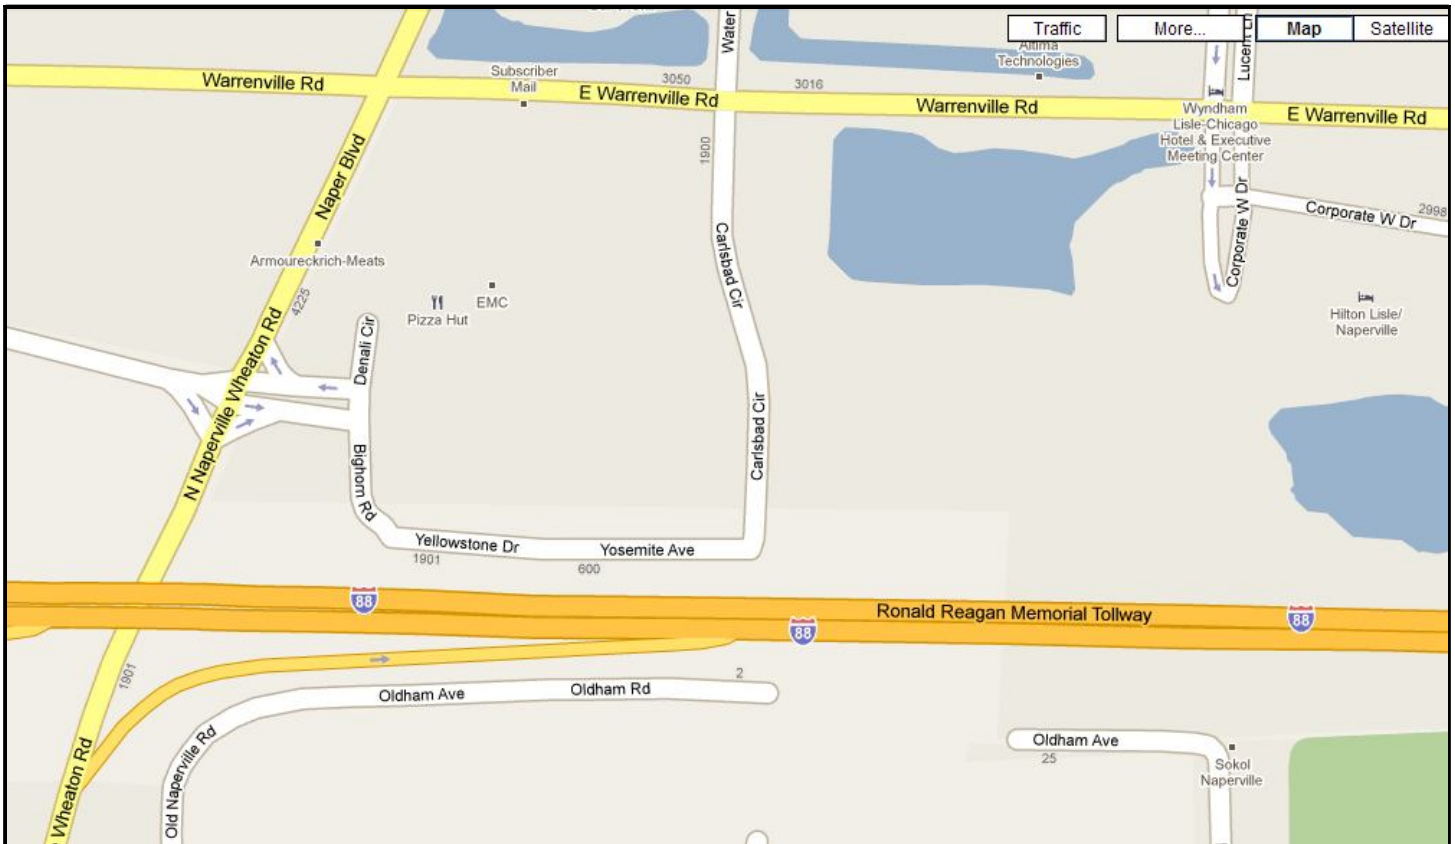

2010 District 1-J Convention

The Hilton Lisle/Naperville

April 9 - 11, 2010

3003 Corporate Drive West Drive - Lisle, IL 60532 - (800) 445-8667

- The bottom map (above) is a continuation of the top map on this page.
- This map illustrates the Naperville exit on the Ronald Reagan Memorial Tollway or Interstate 88.
 - If traveling 'east', on the Interstate, turn left when you reach Freedom Drive.
 - If traveling 'west' on the Interstate, turn right when you reach Freedom Drive.
 - Once on Freedom Drive, proceed north to Warrenville Road where you turn right and continue to the hotel.